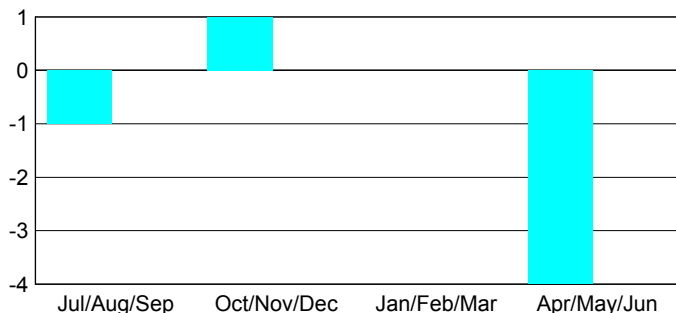

GMT: **BYEONG-DEOK KIM**

Location: **REPUBLIC OF KOREA**

GMT CA: **5**

CLUBS

Month	New Club Goal	Actual New Clubs	Actual Dropped Clubs	Gain/Loss of Clubs
2012-2013				
Jul/Aug/Sep	1	0	1	-1
Oct/Nov/Dec	1	1	0	1
Jan/Feb/Mar	1	0	0	0
Apr/May/Jun	0	0	4	-4
Totals	3	1	5	-4

Club Results 2012-2013

Goal, New, Dropped, Gain/Loss

YTD Status Quo Clubs 2012-2013

Status Quo Clubs Compared to Status Quo Members

Club Gain/Loss 2012-2013

MEMBERSHIP

Month	Net Memb Goal	Actual New Memb	Actual Dropped Memb	Gain/Loss of Memb
2012-2013				
Jul/Aug/Sep	70	140	182	-42
Oct/Nov/Dec	60	83	145	-62
Jan/Feb/Mar	40	116	82	34
Apr/May/Jun	30	132	334	-202
Totals	200	471	743	-272

Membership Results 2012-2013

Goal, New, Dropped, Gain/Loss

Gender Comparison 2012-2013

Membership Gain/Loss 2012-2013