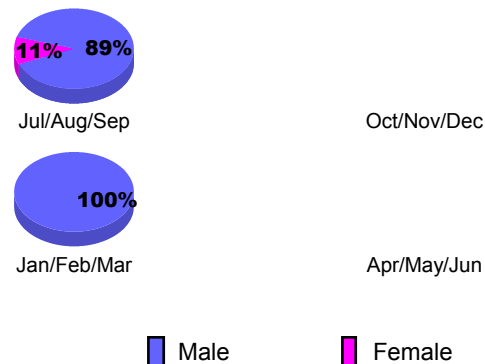

GMT: **BYEONG-DEOK KIM**

Location: **REPUBLIC OF KOREA**

GMT CA: **5**

CLUBS

Month	New Club Goal	Actual New Clubs	Actual Dropped Clubs	Gain/Loss of Clubs
2012-2013				
Jul/Aug/Sep	1	0	1	-1
Oct/Nov/Dec	1	1	0	1
Jan/Feb/Mar	1	0	0	0
Apr/May/Jun	0	0	4	-4
Totals	3	1	5	-4

Club Results 2012-2013

Goal, New, Dropped, Gain/Loss

YTD Status Quo Clubs 2012-2013

Status Quo Clubs Compared to Status Quo Members

Club Gain/Loss 2012-2013

MEMBERSHIP

Month	Net Memb Goal	Actual New Memb	Actual Dropped Memb	Gain/Loss of Memb
2012-2013				
Jul/Aug/Sep	70	140	182	-42
Oct/Nov/Dec	60	83	145	-62
Jan/Feb/Mar	40	116	82	34
Apr/May/Jun	30	132	334	-202
Totals	200	471	743	-272

Membership Results 2012-2013

Goal, New, Dropped, Gain/Loss

Gender Comparison 2012-2013

Membership Gain/Loss 2012-2013