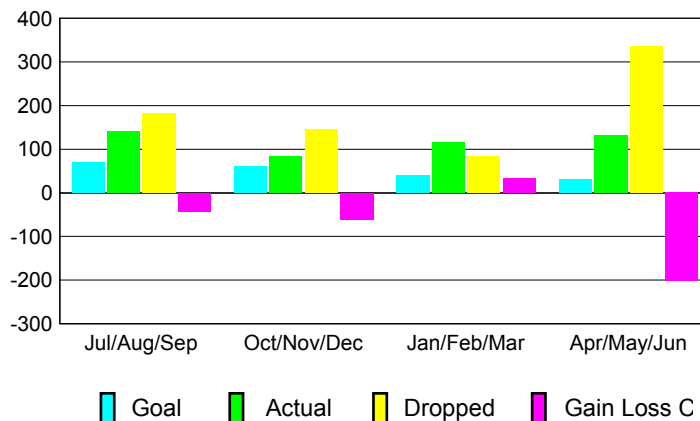

GMT: **BYEONG-DEOK KIM**

Location: **REPUBLIC OF KOREA**

GMT CA: **5**

CLUBS

Month	New Club Goal	Actual New Clubs	Actual Dropped Clubs	Gain/Loss of Clubs
2012-2013				
Jul/Aug/Sep	1	0	1	-1
Oct/Nov/Dec	1	1	0	1
Jan/Feb/Mar	1	0	0	0
Apr/May/Jun	0	0	4	-4
Totals	3	1	5	-4

Club Results 2012-2013

Goal, New, Dropped, Gain/Loss

YTD Status Quo Clubs 2012-2013

Status Quo Clubs Compared to Status Quo Members

Club Gain/Loss 2012-2013

MEMBERSHIP

Month	Net Memb Goal	Actual New Memb	Actual Dropped Memb	Gain/Loss of Memb
2012-2013				
Jul/Aug/Sep	70	140	182	-42
Oct/Nov/Dec	60	83	145	-62
Jan/Feb/Mar	40	116	82	34
Apr/May/Jun	30	132	334	-202
Totals	200	471	743	-272

Membership Results 2012-2013

Goal, New, Dropped, Gain/Loss

Gender Comparison 2012-2013

Membership Gain/Loss 2012-2013