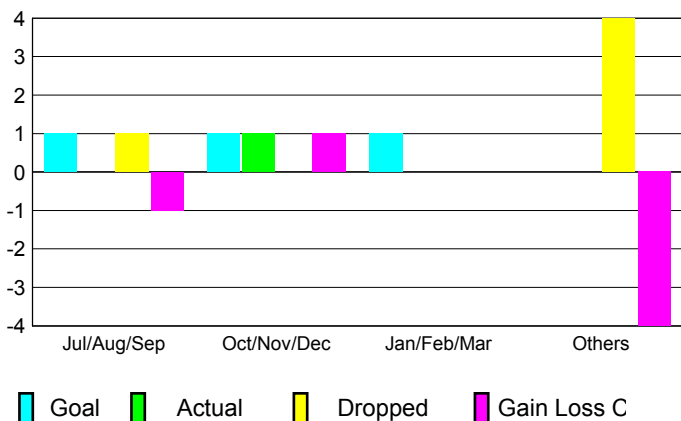

GMT: **BYEONG-DEOK KIM**

Location: **REPUBLIC OF KOREA**

GMT CA: **5**

CLUBS

Month	New Club Goal	Actual New Clubs	Actual Dropped Clubs	Gain/Loss of Clubs
2012-2013				
Jul/Aug/Sep	1	0	1	-1
Oct/Nov/Dec	1	1	0	1
Jan/Feb/Mar	1	0	0	0
Apr/May/Jun	0	0	4	-4
Totals	3	1	5	-4

Club Results 2012-2013

Goal, New, Dropped, Gain/Loss

YTD Status Quo Clubs 2012-2013

Status Quo Clubs Compared to Status Quo Members

Club Gain/Loss 2012-2013

MEMBERSHIP

Month	Net Memb Goal	Actual New Memb	Actual Dropped Memb	Gain/Loss of Memb
2012-2013				
Jul/Aug/Sep	70	140	182	-42
Oct/Nov/Dec	60	83	145	-62
Jan/Feb/Mar	40	116	82	34
Apr/May/Jun	30	132	334	-202
Totals	200	471	743	-272