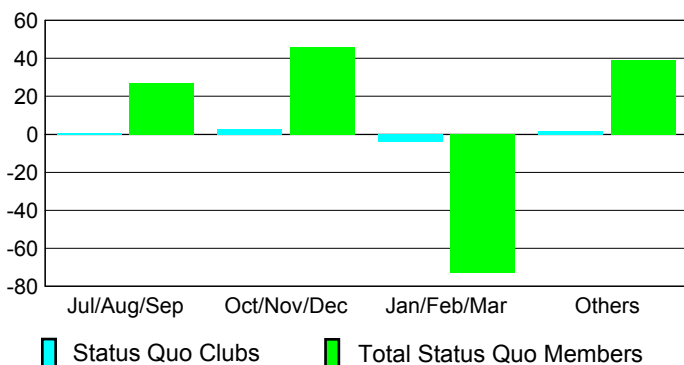

GMT: **BYEONG-DEOK KIM**

Location: **REPUBLIC OF KOREA**

GMT CA: **5**

CLUBS

Month	New Club Goal	Actual New Clubs	Actual Dropped Clubs	Gain/Loss of Clubs
2012-2013				
Jul/Aug/Sep	1	0	1	-1
Oct/Nov/Dec	1	1	0	1
Jan/Feb/Mar	1	0	0	0
Apr/May/Jun	0	0	4	-4
Totals	3	1	5	-4

Club Results 2012-2013

Goal, New, Dropped, Gain/Loss

YTD Status Quo Clubs 2012-2013

Status Quo Clubs Compared to Status Quo Members

Club Gain/Loss 2012-2013

MEMBERSHIP

Month	Net Memb Goal	Actual New Memb	Actual Dropped Memb	Gain/Loss of Memb
2012-2013				
Jul/Aug/Sep	70	140	182	-42
Oct/Nov/Dec	60	83	145	-62
Jan/Feb/Mar	40	116	82	34
Apr/May/Jun	30	132	334	-202
Totals	200	471	743	-272